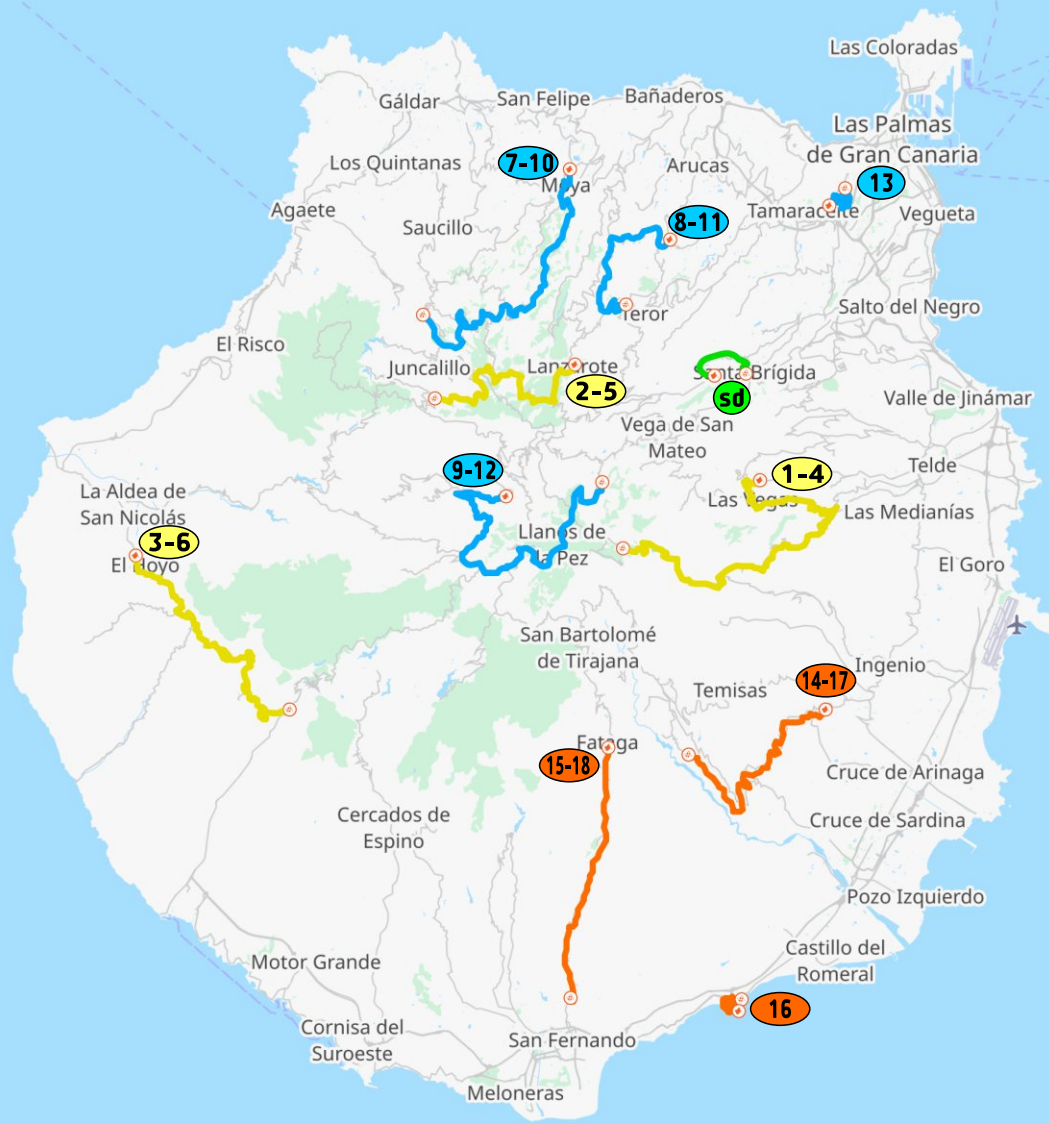

General Map of the 49 Rally Islas Canarias - Rally of Spain

Thursday, April 24, 2025

Special Stages

sd Shakedown "Santa Brígida"
6,26 kms. 9:01h.
START: N 28°01,98' W 15°30,94'
FINISH: N 28°02,19' W 15°30,03'

Friday, April 25, 2025

Special Stages

1-4 Valsequillo - Telde
26,32 kms. 8:03h. - 15:03h.
START: N 27°59,46' W 15°29,85'
FINISH: N 27°57,83' W 15°33,12'

2-5 Valleseco - Artenara
15,27 kms. 9:49h. - 16:49h.
START: N 28°02,25' W 15°34,76'
FINISH: N 28°01,53' W 15°38,44'

3-6 La Aldea - Mogán
17,83 kms. 11:25h. - 18:25h.
START: N 27°57,52' W 15°46,68'
FINISH: N 27°54,02' W 15°42,79'

Saturday, April 26, 2025

Special Stages

7-10 Moya - Gáldar (Live TV)
24,09 kms. 8:05h. - 15:05h.
START: N 28°06,71' W 15°34,94'
FINISH: N 28°03,26' W 15°38,50'

8-11 Arucas - Firgas - Teror
13,75 kms. 9:48h. - 16:48h.
START: N 28°05,23' W 15°32,22'
FINISH: N 28°03,64' W 15°33,41'

9-12 Tejeda - San Mateo
23,30 kms. 10:58h. - 17:58h.
START: N 27°59,19' W 15°36,62'
FINISH: N 27°59,31' W 15°34,15'