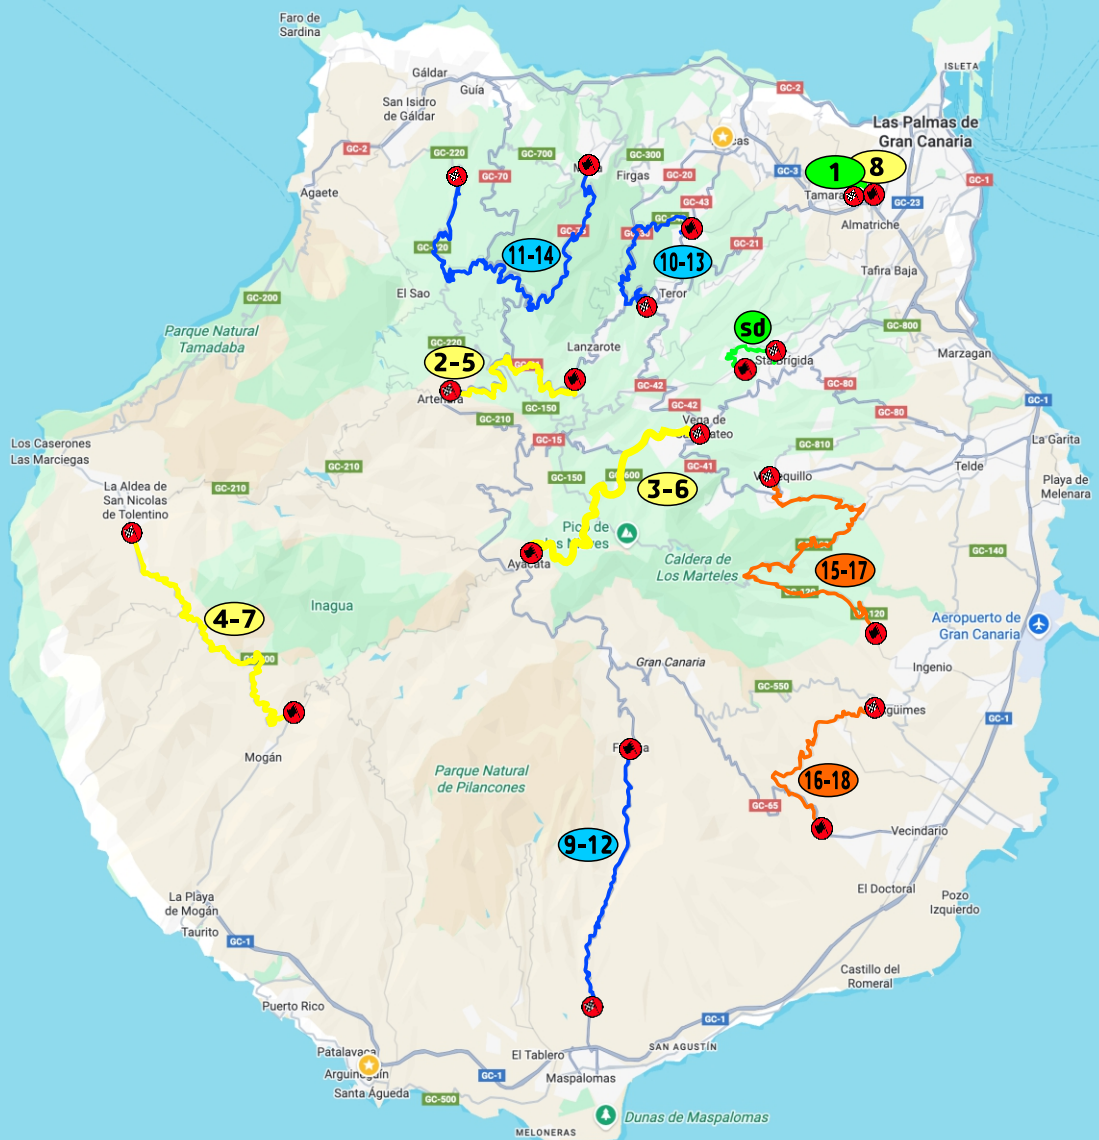

General Map of the 50 Rally Islas Canarias - Rally of Spain - v2

Thursday, April 23, 2026 Special Stages

sd Shakedown "Santa Brígida"
6,26 kms. 11:01h.
START: N 28°01,98' W 15°30,84'
FINISH: N 28°02,19' W 15°30,03'

1 Las Palmas de GC
1,89 kms. 18:05h.
START: N 28°06,02' W 15°27,42'
FINISH: N 28°06,01' W 15°27,38'

Friday, April 24, 2026 Special Stages

2-5 Valleseco - Artenara
13,13 kms. 8:20h. - 14:56h.
START: N 28°01,45' W 15°35,30'
FINISH: N 28°01,25' W 15°38,57'

3-6 Tejeda - San Mateo
18,62 kms. 9:23h. - 15:59h.
START: N 27°59,88' W 15°36,46'
FINISH: N 28°00,53' W 15°32,13'

4-7 Mogán - La Aldea
21,70 kms. 11:16h. - 17:52h.
START: N 27°54,08' W 15°42,53'
FINISH: N 27°58,96' W 15°46,92'

10-13 Arucas - Firgas - Teror (Live TV)
13,74 kms. 9:35h. - 16:05h.
START: N 28°05,23' W 15°32,22'
FINISH: N 28°03,64' W 15°33,41'

11-14 Moya - Gáldar
28,90 kms. 10:51h. - 17:21h.
START: N 28°06,71' W 15°34,94'
FINISH: N 28°06,45' W 15°38,35'